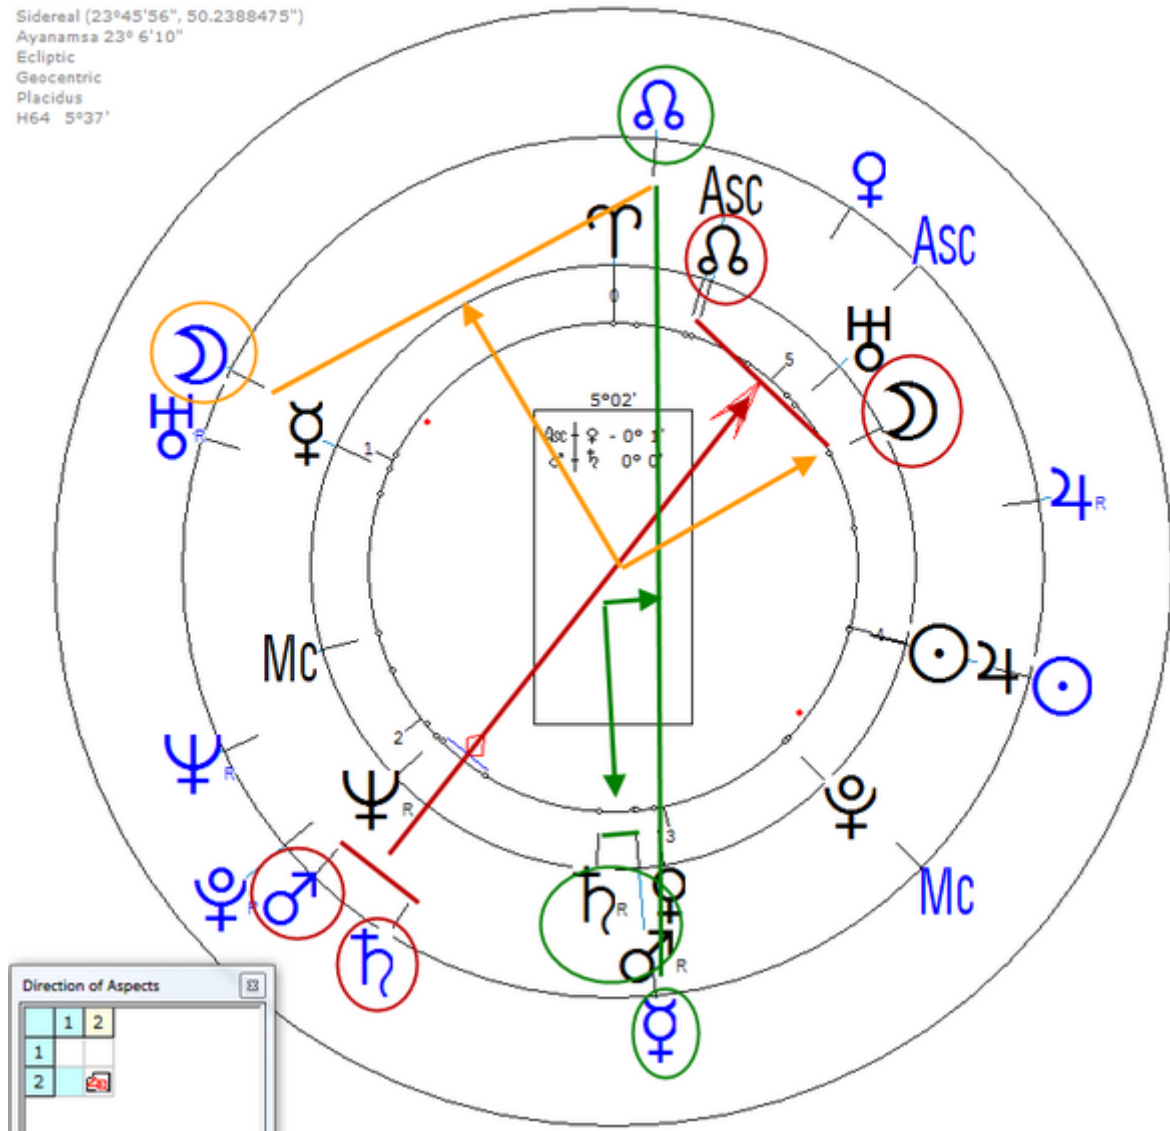

Hamilton, Thomas

10 May 1952 at 08:50 (= 08:50 AM)Glasgow, Scotland, 55n53, 4w15
Scottish psychopath.

<https://www.astro.com/astro-databank/Hamilton,_Thomas>

Death by Suicide 13 March 1996 at 09:38 AM in Dunblane (Following school massacre)

Solar Return (Harmonic 64)

Solar $\sigma/\hbar = \mathcal{D}_n/\delta_n$

Solar $\zeta/\delta = \sigma_n/\hbar_n$

Solar $\mathcal{D}/\delta = \mathcal{D}_n$

Hamilton, Thomas
10 May 1952 Sat 8:50 (GMT+1) 55n53 4w15
Glasgow, Scotland
Sidereal (23°45'56", 50.2388475")
Ayanamsa 23° 6'10"
Ecliptic
Geocentric
Placidus
H64 5°37'